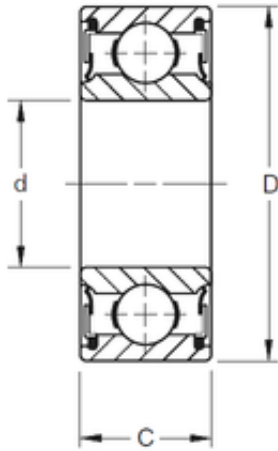

TIMKEN BEARINGS(UK)LTD.

55 mm x 100 mm x 21 mm TIMKEN 211NPP Single Row Ball Bearings

Bearing No. 211NPP

Size	55x100x21 mm
Bore Diameter	55 mm
Outer Diameter	100 mm
Width	21 mm
d	55 mm
D	100 mm
B	21 mm
C	21 mm
Weight	0,635 Kg
Basic dynamic load rating (C)	49 kN

211NPP Bearing 2D drawings and 3D CAD models